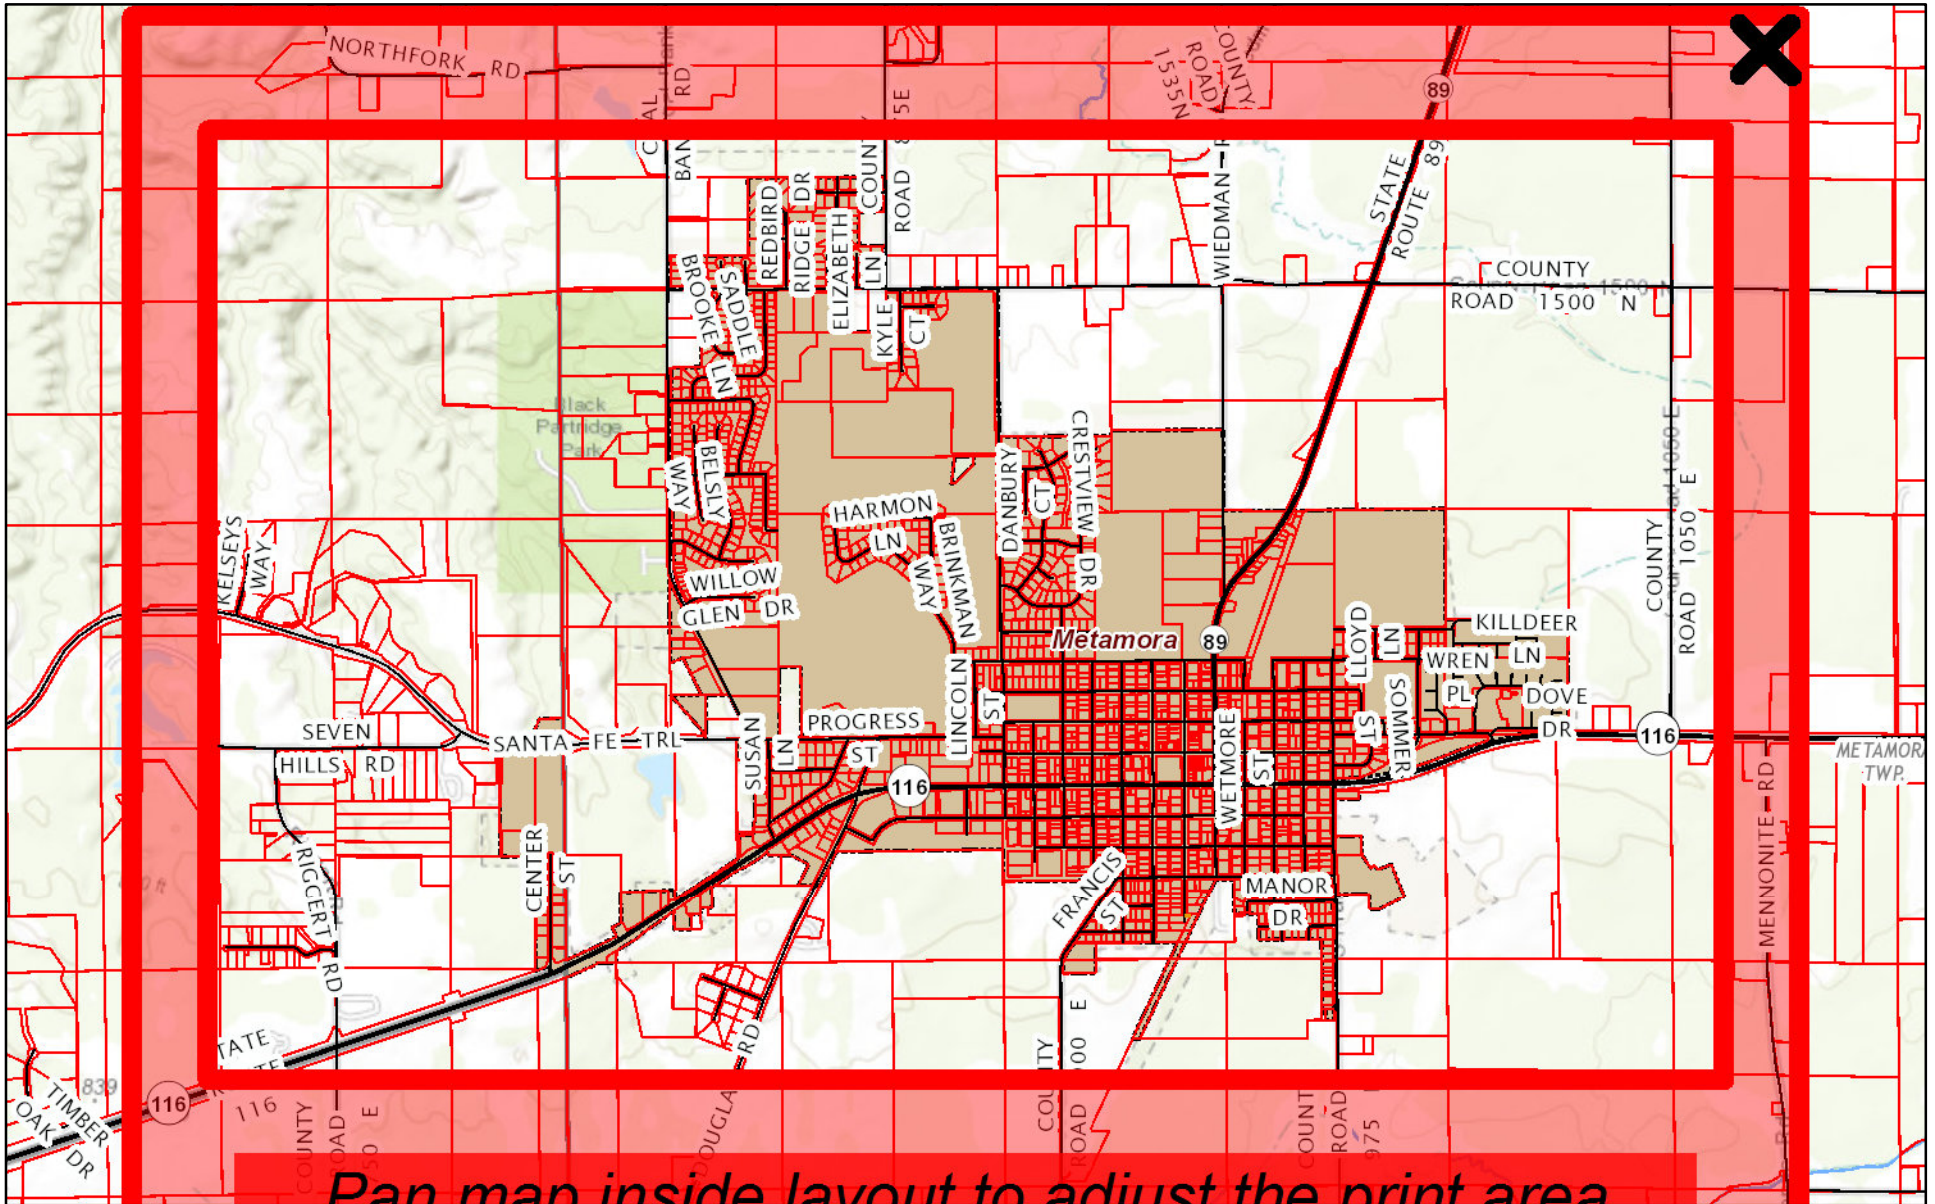

Woodford County Illinois Map Viewer

December 15, 2016

- Interstate
- US Highways
- State Highways
- Other Major Roads
- Railroad Centerline

[web user]

Woodford County, TCRPC

Sources: Esri, HERE, DeLorme, Intermap, increment